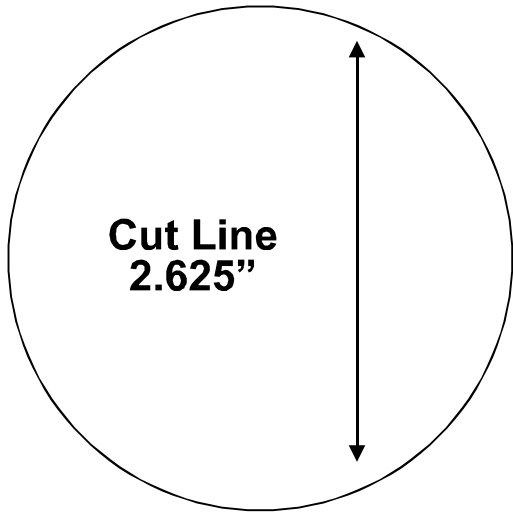

1 1/4 INCH BUTTON GRAPHIC LAYOUT

LARGE CIRCLE IS CUT LINE. SMALL DASHED LINE IS RECOMMENDED MAXIMUM PICTURE SIZE.
American Button Machines 972-985-5074 www.AmericanButtonMachines.com

**3 INCH
BUTTON
GRAPHIC
LAYOUT**

**3.451 DIA.
CUTLINE**

**2.875 DIA.
PICTURE SIZE**