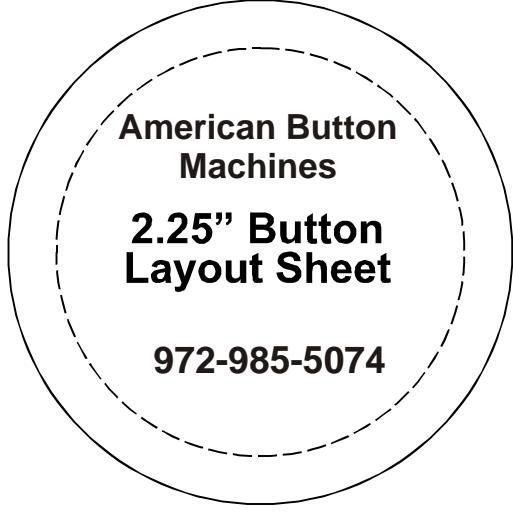

1 1/4 INCH BUTTON GRAPHIC LAYOUT

LARGE CIRCLE IS CUT LINE. SMALL DASHED LINE IS RECOMMENDED MAXIMUM PICTURE SIZE.
American Button Machines 972-985-5074 www.AmericanButtonMachines.com

**3 INCH
BUTTON
GRAPHIC
LAYOUT**

**3.451 DIA.
CUTLINE**

**2.875 DIA.
PICTURE SIZE**