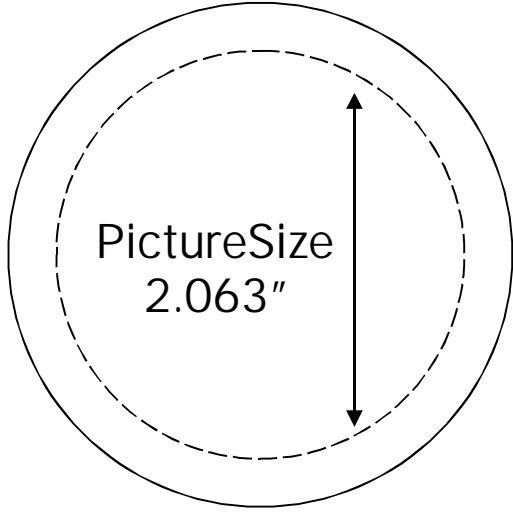

1 1/4 INCH BUTTON GRAPHIC LAYOUT

LARGE CIRCLE IS CUT LINE. SMALL DASHED LINE IS RECOMMENDED MAXIMUM PICTURE SIZE.
American Button Machines 972-985-5074 www.AmericanButtonMachines.com

**3 INCH
BUTTON
GRAPHIC
LAYOUT**

**3.451 DIA.
CUTLINE**

**2.875 DIA.
PICTURE SIZE**